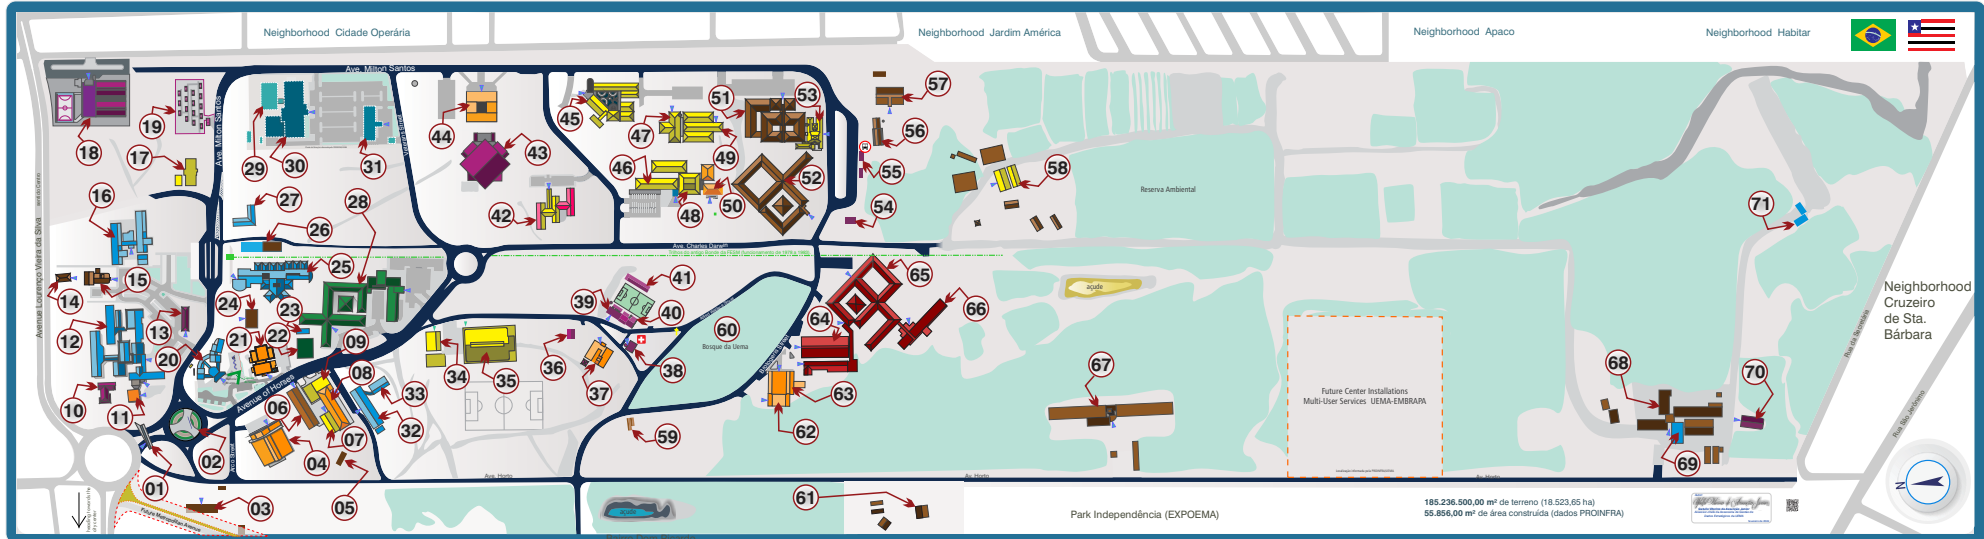

www.uema.br

Uema
UNIVERSIDADE ESTADUAL
DO MARANHÃO

**MAP
CAMPUS
SÃO LUÍS
2024**

dados.uema.br/mapas

GOVERNO DO
MARANHÃO
TRABALHANDO PARA TODOS

Assessoria de
Gestão de Dados
Estratégicos

Summary Locations

- 1 → Entrance Gate
- 2 → "Proud to be Uema" Roundabout
- 3 → Zootechnics Annex
- 4 → PROINFRA (temporary facilities)
- 5 → Rabbit Farming Project (CCA)
- 6 → Zootechnics Course (CCA)
- 7 → Superintendency of Public Exams and Selective Processes - SUCONS
- 8 → Pro-Rectorate of Undergraduate Studies - PROG
- 9 → Accessibility Center - NAU
- 10 → 2nd Special Civil and Consumer Relations Court of São Luís
- 11 → General Protocol
- 12 → Center for Education, Exact and Natural Sciences - CECEN
- 13 → UEMA Civil Servants Association
- 14 → Bioterium (CCA)
- 15 → Herbarium (CECEN)
- 16 → Physics and Mathematics (CECEN)
- 17 → Geoprocessing Center - NUGEO (future facilities)
- 18 → Paulo VI Education Center
- 19 → Container Village
- 20 → Letters Course (CECEN)
- 21 → Rectorate
- 22 → CCSA Graduate Studies
- 23 → Old Astronomical Observatory
- 24 → Seed Analysis Lab and Tissue Culture Lab (CCA)
- 25 → Biology Course (CECEN)
- 26 → CCA and CECEN Laboratories
- 27 → Aquatic Organisms Research Center - NUPOAq
- 28 → Center for Social and Applied Sciences - CCSA
- 29 → Anatomy Laboratory (CCS) (future facilities)
- 30 → Bachelor's Degree in Medicine (future facilities)
- 31 → Outpatient Clinic (CCS) (future facilities)
- 32 → Chemistry Laboratories (CECEN)
- 33 → Chemistry Course (CECEN)
- 34 → Sports and Leisure Center - NEL
- 35 → "Professor José Nilson Alves Andrade" Multisport Gymnasium